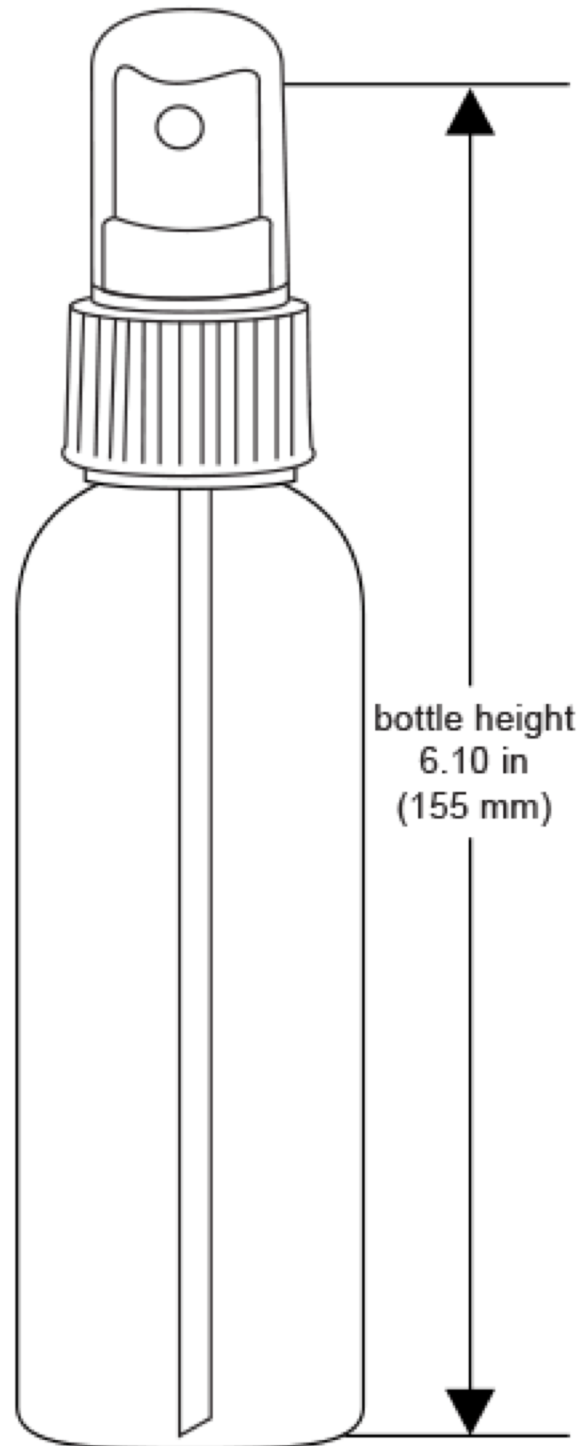

4 oz White HDPE Cosmo Round  
w/ White Fine Mist Sprayer  
(0013-11)

max. label  
height  
3.87 in  
(98 mm)

max. label width  
4.75 in (120 mm)

bottle height  
6.10 in  
(155 mm)

bottle width  
1.65 in (42 mm)