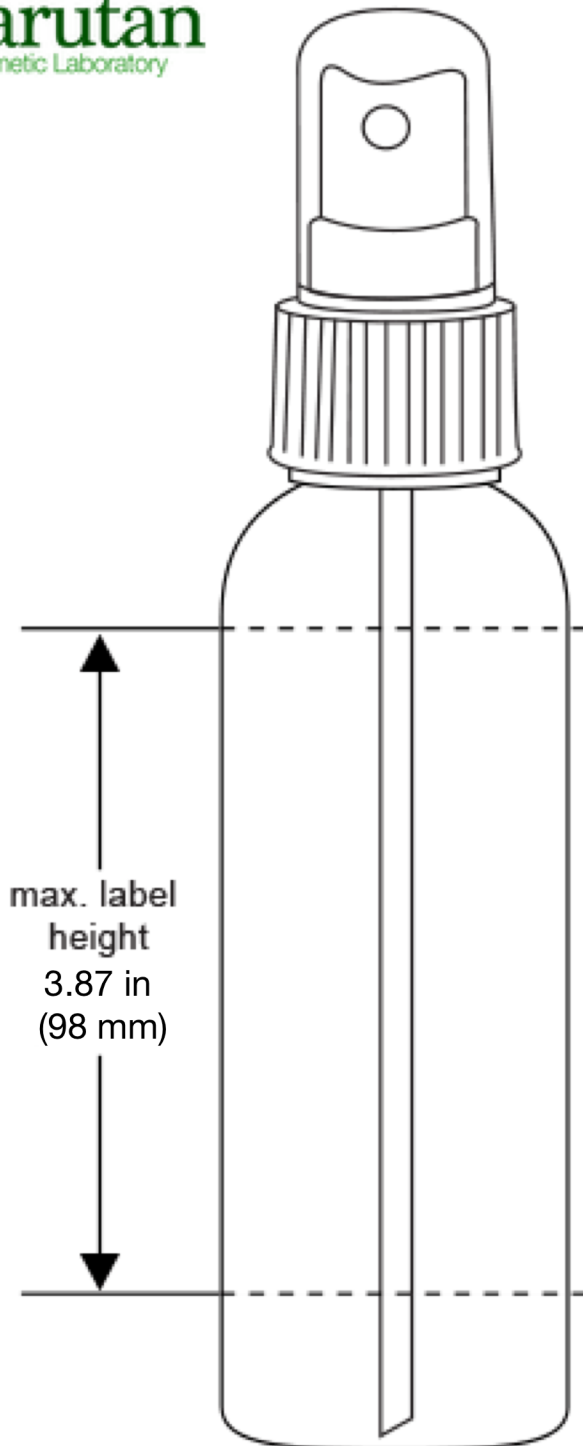

4 oz White HDPE Cosmo Round  
w/ White Fine Mist Sprayer  
(0013-11)

max. label  
height  
3.87 in  
(98 mm)

max. label width  
4.75 in (120 mm)

bottle height  
6.10 in  
(155 mm)

bottle width  
1.65 in (42 mm)