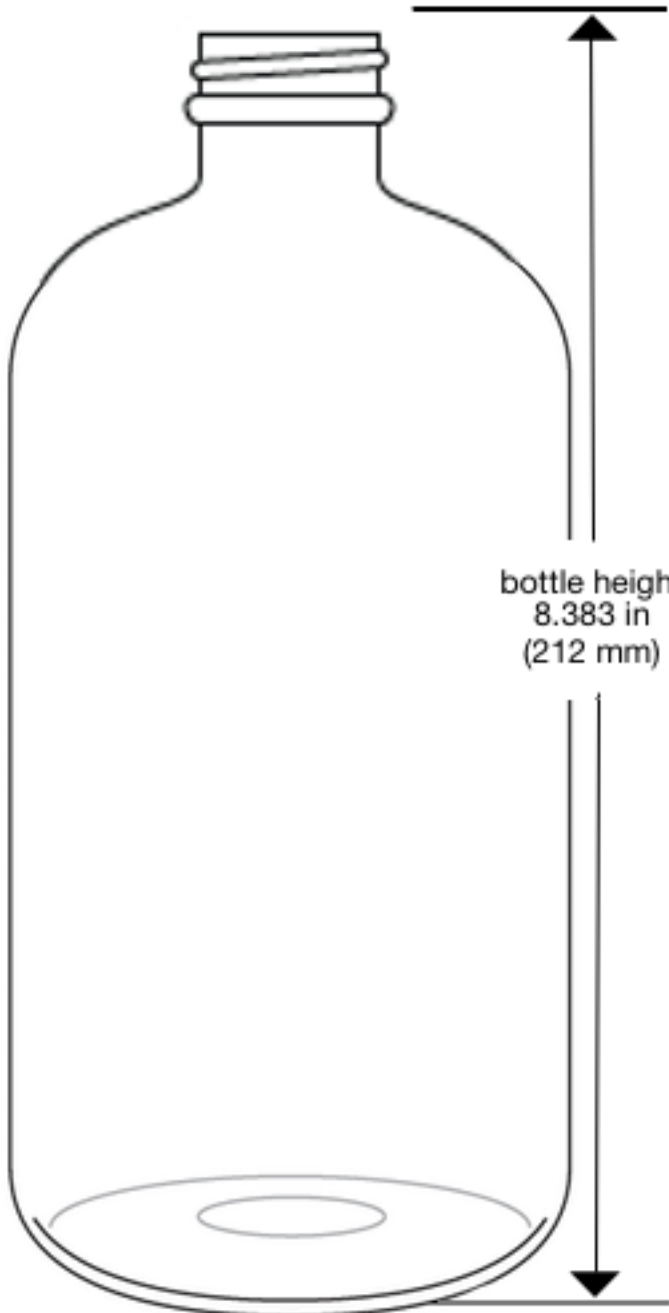

32oz HDPE Plastic Diamond Round Bottle

max. label height
5.25 in
(133 mm)

max label width
10.43 in (264 mm)

bottle height
8.383 in
(212 mm)

bottle diameter
3.33 in (84 mm)