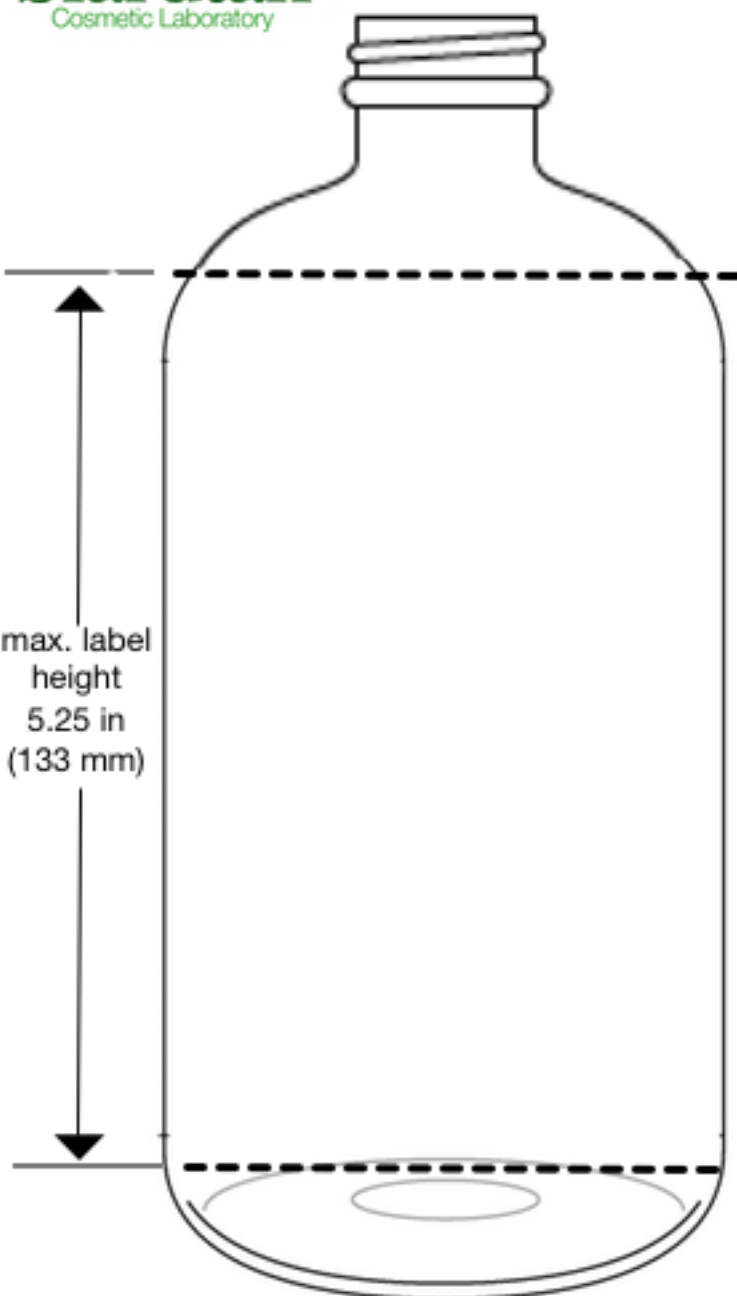

32oz HDPE Plastic Diamond Round Bottle

max. label height
5.25 in
(133 mm)

max label width
10.43 in (264 mm)

bottle height
8.383 in
(212 mm)

bottle diameter
3.33 in (84 mm)