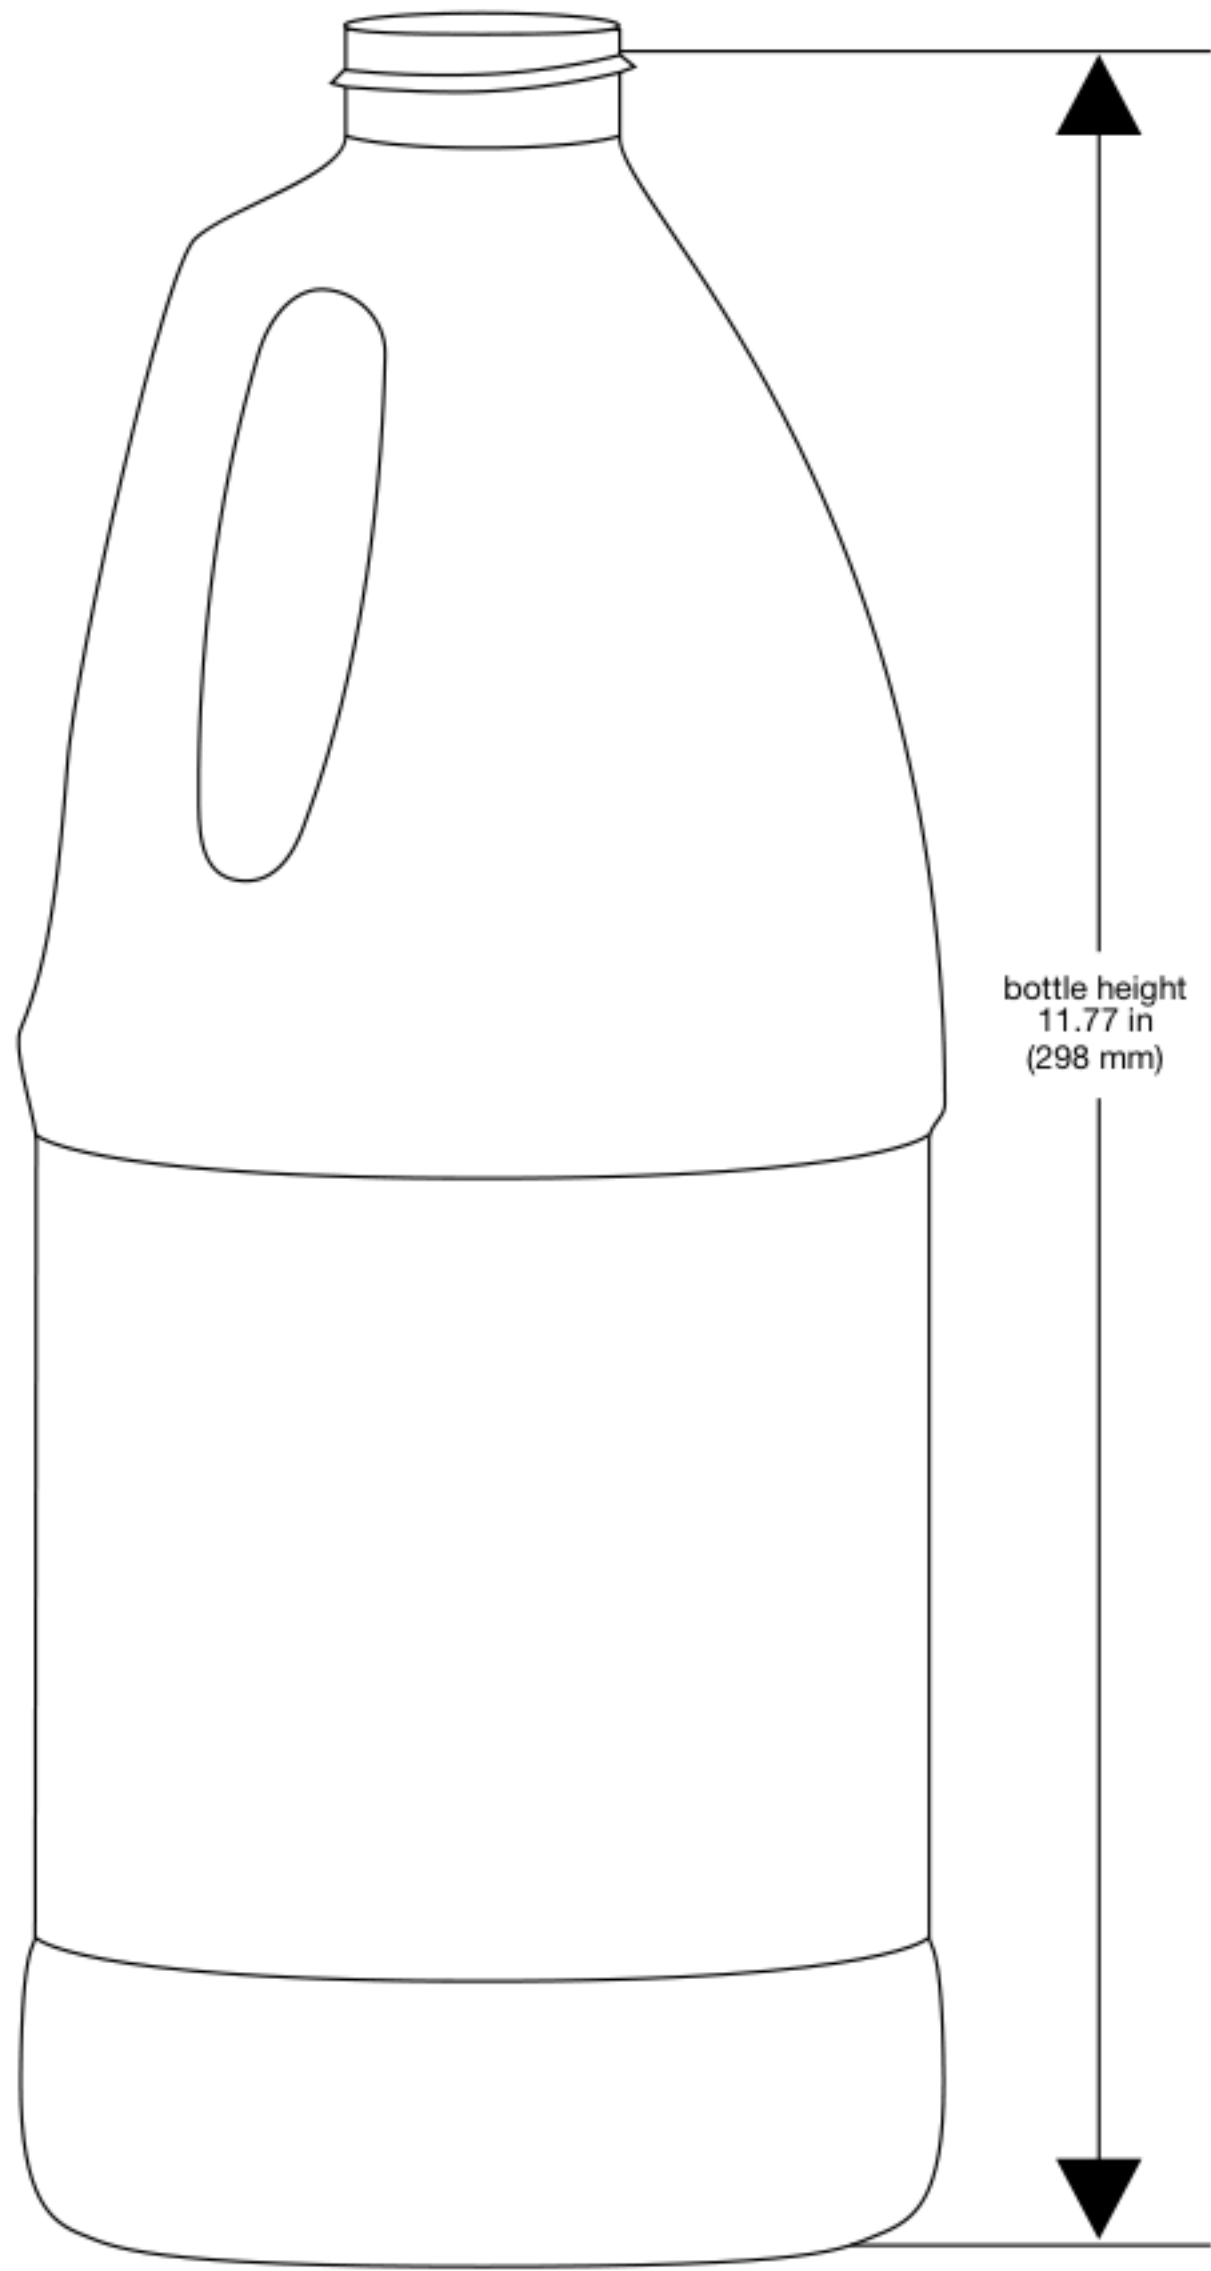

max. label height  
5 in  
(127 mm)

max label width  
18.625 in (473 mm)

bottle height  
11.77 in  
(298 mm)

bottle diameter  
6.115 in (155 mm)