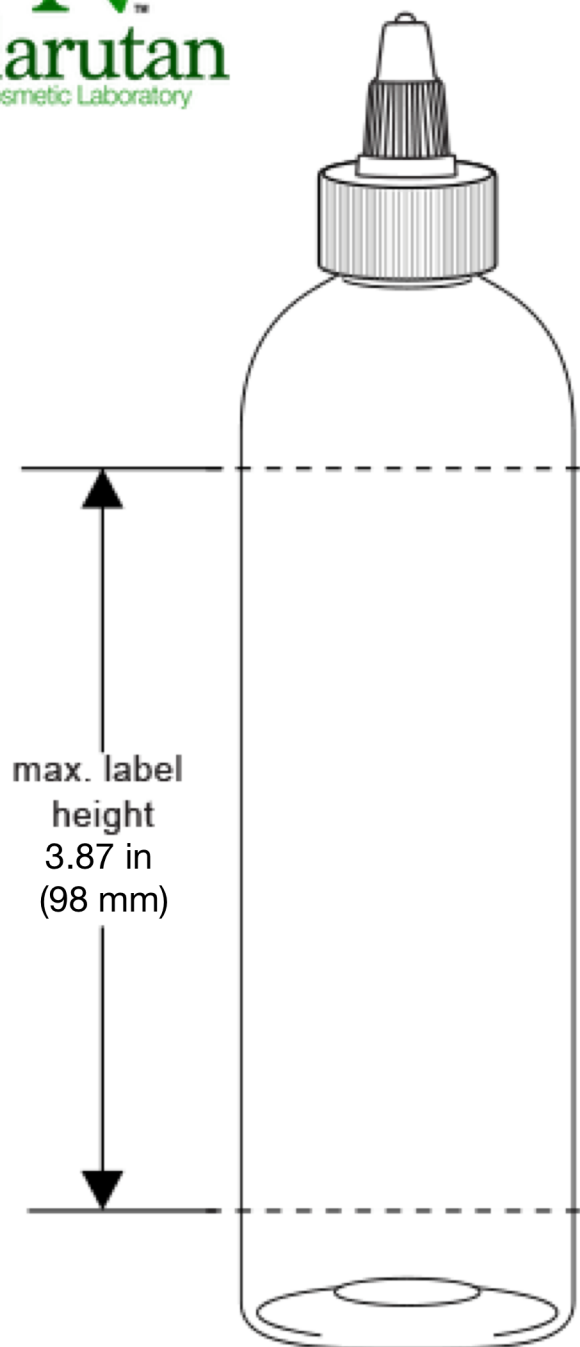

4 oz White PET Cosmo Round
w/ White Twist Top Cap
(0051-27)

max. label
height
3.87 in
(98 mm)

max. label width
4.75 in (120 mm)

bottle height
6.50 in
(165 mm)

bottle diameter
1.54 in (39 mm)