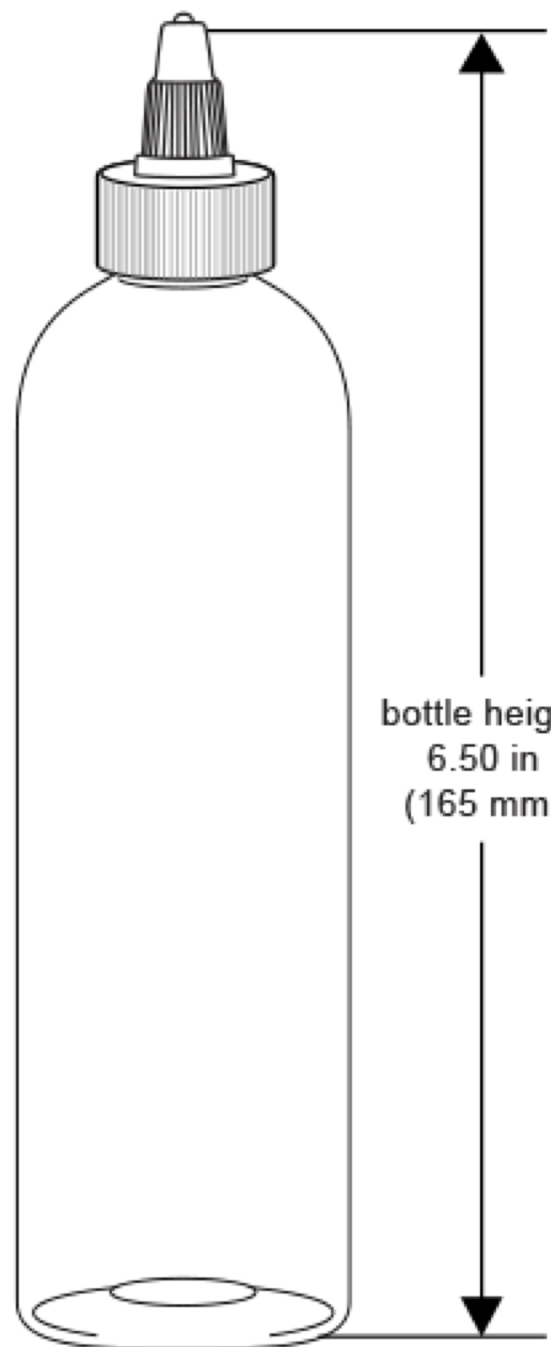

4 oz White PET Cosmo Round
w/ White Twist Top Cap
(0051-27)

max. label
height
3.87 in
(98 mm)

max. label width
4.75 in (120 mm)

bottle height
6.50 in
(165 mm)

bottle diameter
1.54 in (39 mm)