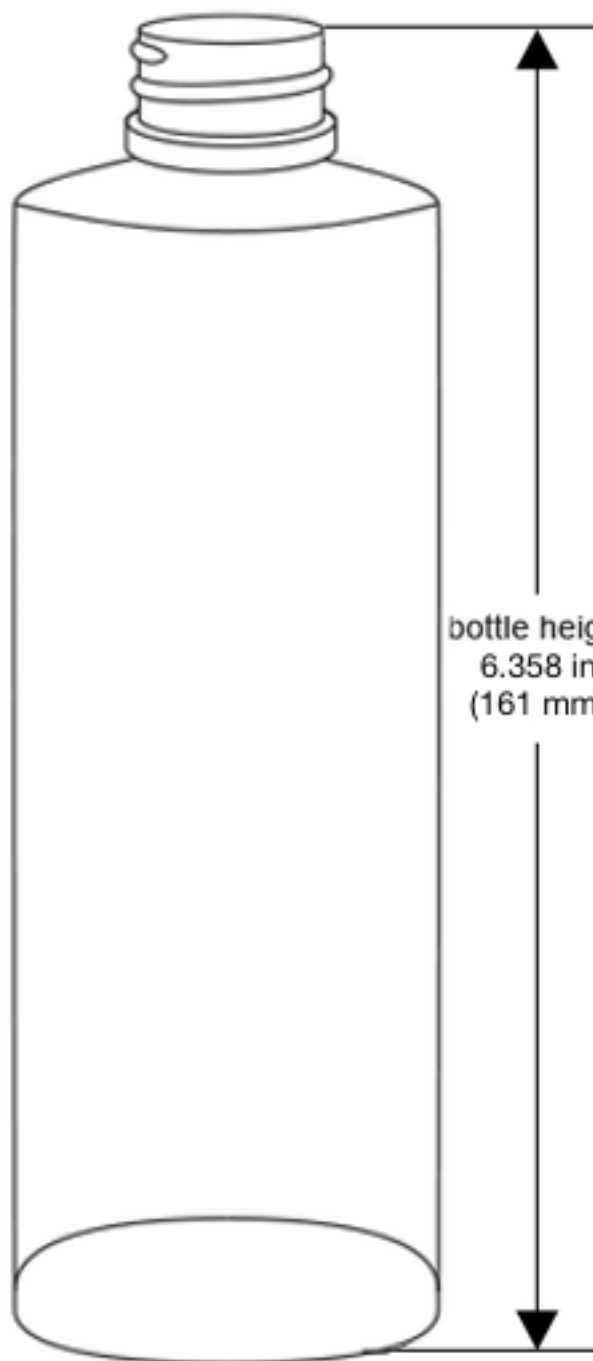

max. label height  
4.773 in  
(121 mm)

max. label width  
5.713 in (145 mm)

bottle height  
6.358 in  
(161 mm)

bottle diameter  
1.88 in (74 mm)