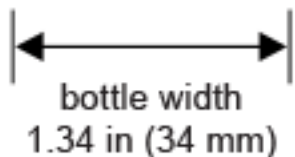

50 ml White HDPE Cylinder w/
White Foamer Pump and Overcap

max. label
height
2.52 in
(64 mm)

max. label width
3.98 in (101 mm)

bottle height
5.12 in
(130 mm)

bottle width
1.34 in (34 mm)