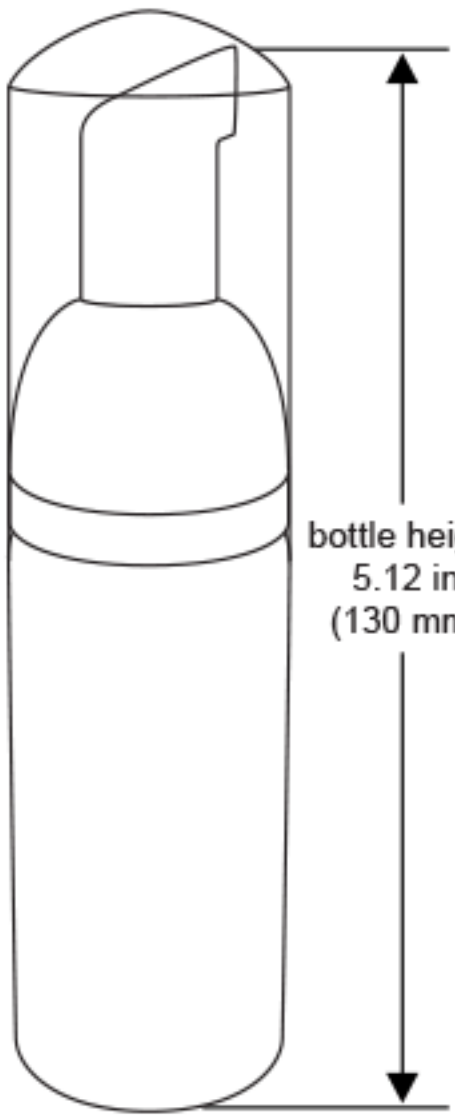

50 ml White HDPE Cylinder w/
White Foamer Pump and Overcap

max. label
height
2.52 in
(64 mm)

max. label width
3.98 in (101 mm)

bottle height
5.12 in
(130 mm)

bottle width
1.34 in (34 mm)