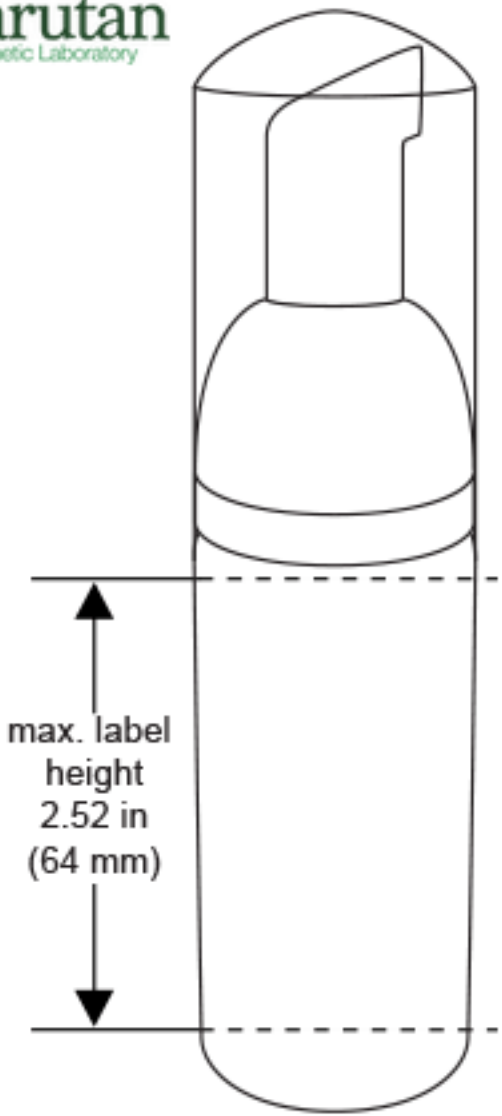

50 ml White HDPE Cylinder w/
White Foamer Pump and Overcap

max. label
height
2.52 in
(64 mm)

max. label width
3.98 in (101 mm)

bottle height
5.12 in
(130 mm)

bottle width
1.34 in (34 mm)